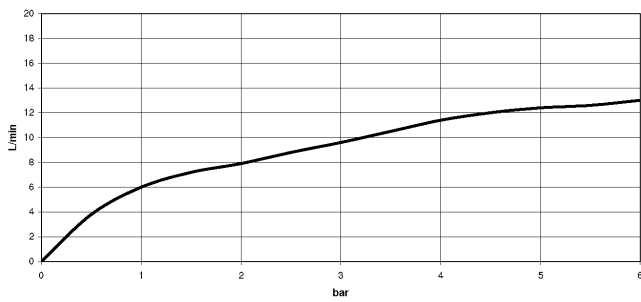

Rinsing spray set - Chrome

LOT

27 722 970

- with angular rosette
- spray flow
- automatic spout/shower diverter
- height of mixer 189 mm
- hole diameter rinsing spray 32mm
- fabric braided hose 1500 mm
- sprayface with anti-scaling system
- lead-free

Can only be combined with 32800680, 32843680.

Intrinsic protection against back flow.

	Chrome	27 722 970-00
	Brushed Platinum	27 722 970-06
	Platinum	27 722 970-08
	Durabross (23kt Gold)	27 722 970-09
	Dark Chrome	27 722 970-19
	Brushed Durabross (23kt Gold)	27 722 970-28
	Brushed Champagne (22kt Gold)	27 722 970-46
	Champagne (22kt Gold)	27 722 970-47
	Brushed Chrome	27 722 970-93
	Brushed Dark Platinum	27 722 970-99

27 722 970

mm [inches]

Flow rate chart

Certificates

Belgaqua_21-027- 27_3. IAPMO_N-4976 (2). LGA_29572. IAPMO_6397. LGA_38645.

Rinsing spray set - Chrome

LOT

27 722 970