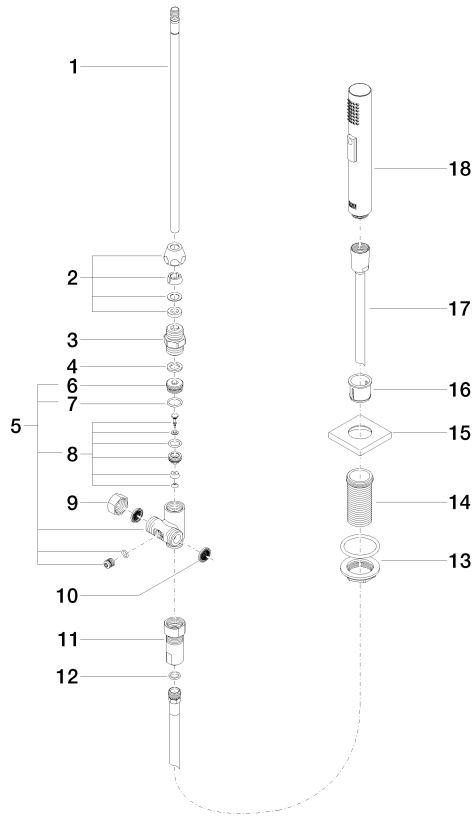

Rinsing spray set - Chrome

LOT

27 722 970

- with angular rosette
- spray flow
- automatic spout/shower diverter
- height of mixer 189 mm
- hole diameter rinsing spray 32mm
- fabric braided hose 1500 mm
- sprayface with anti-scaling system
- lead-free

Can only be combined with 32800680, 32843680.

Intrinsic protection against back flow.

	Chrome	27 722 970-00
	Brushed Platinum	27 722 970-06
	Platinum	27 722 970-08
	Durabross (23kt Gold)	27 722 970-09
	Dark Chrome	27 722 970-19
	Brushed Durabross (23kt Gold)	27 722 970-28
	Brushed Champagne (22kt Gold)	27 722 970-46
	Champagne (22kt Gold)	27 722 970-47
	Brushed Chrome	27 722 970-93
	Brushed Dark Platinum	27 722 970-99

27 722 970

mm [inches]

Flow rate chart

Certificates

Belgaqua_21-027- 27_3. IAPMO_N-4976 (2). LGA_29572. IAPMO_6397. LGA_38645.

Rinsing spray set - Chrome

LOT

27 722 970

Parts for other finishes can be found here: Brushed Platinum

Spare parts list

No.	Item Number	Name	Quantity used	Delivery time
1	04 24 02 046 01-07	pipe	1	10
2	90 23 30 040 00-00	threaded connector	1	10
3	90 24 03 168 00 90	nipple	1	2
4	90 14 20 002 00 90	seal	1	2
5	90 17 09 046 10 90	diverter	1	2
6	09 24 04 112 10 90	nipple	1	2
7	90 14 10 033 00 90	seal	1	2
8	90 21 10 031 10 90	diverter	1	2
9	04 21 02 006 00 92	cap	1	2
10	09 23 01 039 90	sieve	2	2
11	90 24 03 241 00 90	nipple	1	2
12	90 14 20 019 00 90	seal	1	2
13	04 23 10 032 46 90	fixing set	1	2
14	09 30 01 090-07	sleeve	1	30
16	90 18 40 085 00 90	sleeve	1	2
17	90 30 02 062 00-00	hose	1	2
18	04 12 11 158 00-00	shower	1	10