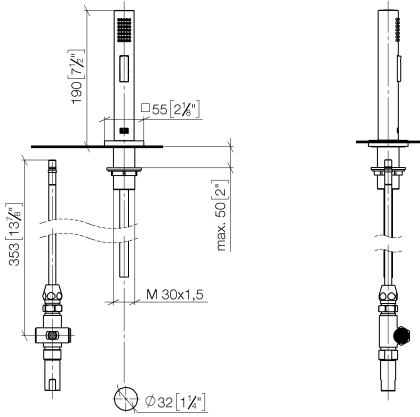

Rinsing spray set - Chrome

LOT

27 722 970

- with angular rosette
- spray flow
- automatic spout/shower diverter
- height of mixer 189 mm
- hole diameter rinsing spray 32mm
- fabric braided hose 1500 mm
- sprayface with anti-scaling system
- lead-free

Can only be combined with 32800680, 32843680.

Intrinsic protection against back flow.

	Chrome	27 722 970-00
	Brushed Platinum	27 722 970-06
	Platinum	27 722 970-08
	Durabross (23kt Gold)	27 722 970-09
	Dark Chrome	27 722 970-19
	Brushed Durabross (23kt Gold)	27 722 970-28
	Brushed Champagne (22kt Gold)	27 722 970-46
	Champagne (22kt Gold)	27 722 970-47
	Brushed Chrome	27 722 970-93
	Brushed Dark Platinum	27 722 970-99

27 722 970

mm [inches]

Flow rate chart

Certificates

Belgaqua_21-027- 27_3. IAPMO_N-4976 (2). LGA_29572. IAPMO_6397. LGA_38645.

Rinsing spray set - Chrome

LOT

27 722 970

Parts for other finishes can be found here: Brushed Platinum

Spare parts list

No.	Item Number	Name	Quantity used	Delivery time
1	04 24 02 046 01-07	pipe	1	10
2	90 23 30 040 00-00	threaded connector	1	10
3	90 24 03 168 00 90	nipple	1	2
4	90 14 20 002 00 90	seal	1	2
5	90 17 09 046 10 90	diverter	1	2
6	09 24 04 112 10 90	nipple	1	2
7	90 14 10 033 00 90	seal	1	2
8	90 21 10 031 10 90	diverter	1	2
9	04 21 02 006 00 92	cap	1	2
10	09 23 01 039 90	sieve	2	2
11	90 24 03 241 00 90	nipple	1	2
12	90 14 20 019 00 90	seal	1	2
13	04 23 10 032 46 90	fixing set	1	2
14	09 30 01 090-07	sleeve	1	30
16	90 18 40 085 00 90	sleeve	1	2
17	90 30 02 062 00-00	hose	1	2
18	04 12 11 158 00-00	shower	1	10